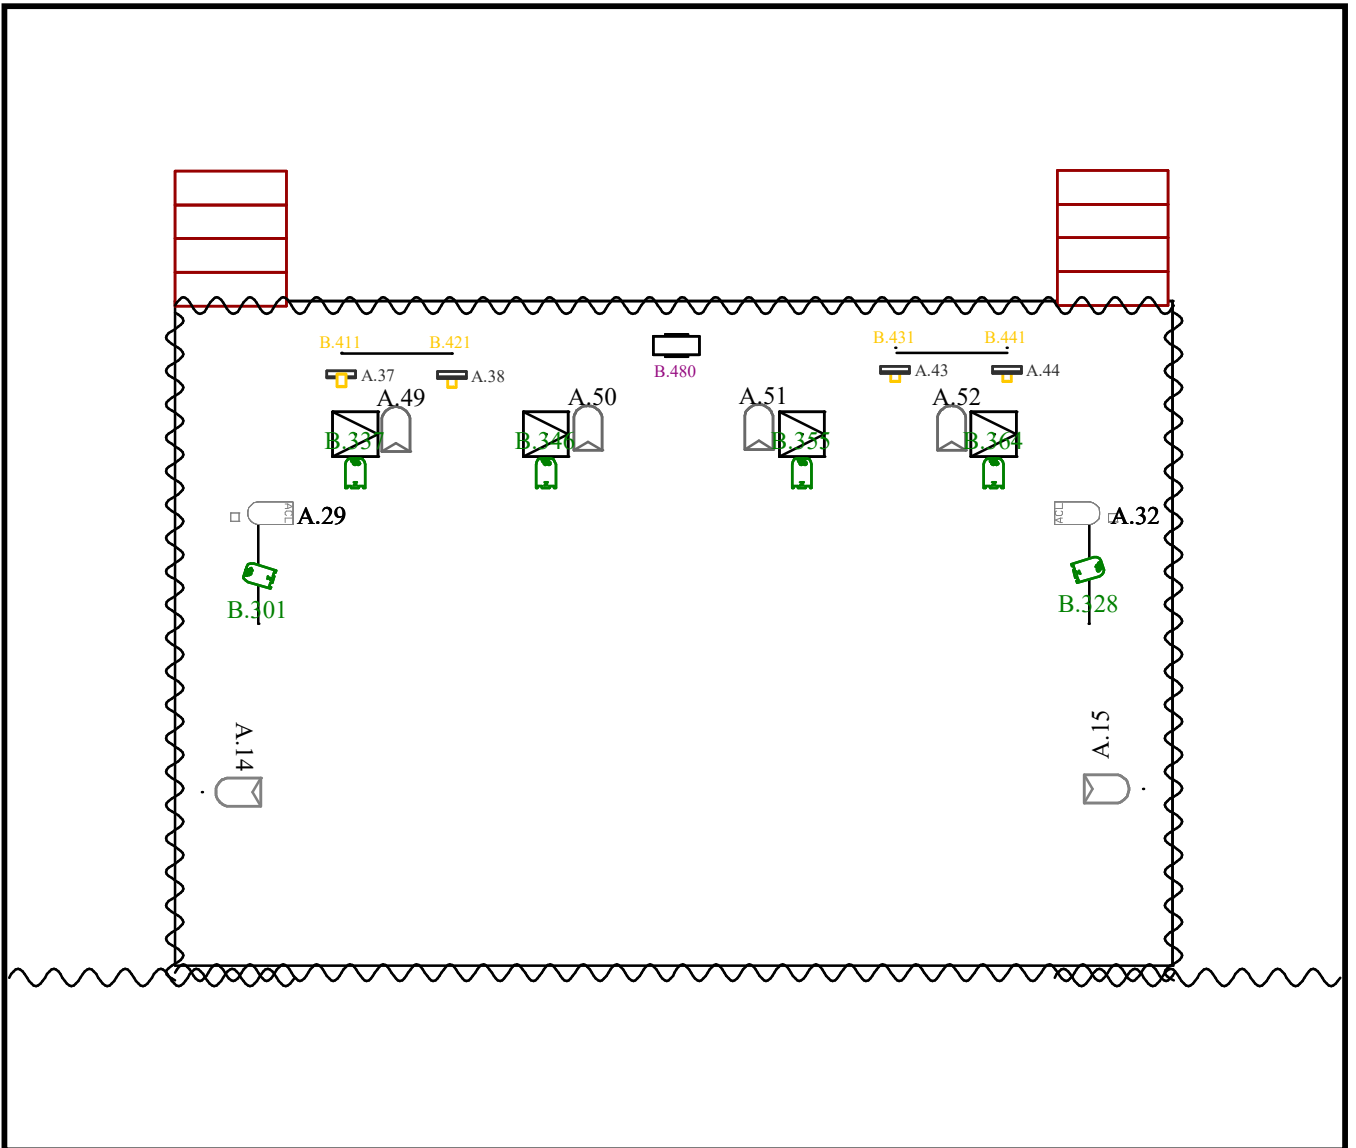

## PATCH BY SPOT

| Spot      | Patch | Type                 | Position    | Fixture Options                                                                                   |
|-----------|-------|----------------------|-------------|---------------------------------------------------------------------------------------------------|
| B.373     |       | SlimPAR 56           | Face        | Mode: 7 Channel                                                                                   |
| B.380     |       | SlimPAR 56           | Face        | Mode: 7 Channel                                                                                   |
| B.387     |       | SlimPAR 56           | Face        | Mode: 7 Channel                                                                                   |
| B.394     |       | SlimPAR 56           | Face        | Mode: 7 Channel                                                                                   |
| 1 B.101   |       | Alpha Spot HPE 300   | Perche 1    | Mode: Stnd; PTSP: Fast; LDMX: On; CMY: On; Full Colour: On; Linear Colour: On; Rainbow Colour: On |
| 2 B.124   |       | Alpha Spot HPE 300   | Perche 2    | Mode: Stnd; PTSP: Fast; LDMX: On; CMY: On; Full Colour: On; Linear Colour: On; Rainbow Colour: On |
| 3 B.147   |       | Alpha Spot HPE 300   | Perche 1    | Mode: Stnd; PTSP: Fast; LDMX: On; CMY: On; Full Colour: On; Linear Colour: On; Rainbow Colour: On |
| 4 B.170   |       | Alpha Spot HPE 300   | Perche 1    | Mode: Stnd; PTSP: Fast; LDMX: On; CMY: On; Full Colour: On; Linear Colour: On; Rainbow Colour: On |
| 5 B.193   |       | Alpha Spot HPE 300   | Perche 2    | Mode: Stnd; PTSP: Fast; LDMX: On; CMY: On; Full Colour: On; Linear Colour: On; Rainbow Colour: On |
| 6 B.216   |       | Alpha Spot HPE 300   | Perche 1    | Mode: Stnd; PTSP: Fast; LDMX: On; CMY: On; Full Colour: On; Linear Colour: On; Rainbow Colour: On |
| 101 B.1   |       | Rogue R2 Wash        | Perche 1    | Channels: 22                                                                                      |
| 102 B.23  |       | Rogue R2 Wash        | Perche 2    | Channels: 22                                                                                      |
| 103 B.45  |       | Rogue R2 Wash        | Perche 2    | Channels: 22                                                                                      |
| 104 B.67  |       | Rogue R2 Wash        | Perche 1    | Channels: 22                                                                                      |
| 201 B.301 |       | Rush PAR 2 RGBW Zoom | SP JAR      | Channels: 9                                                                                       |
| 202 B.310 |       | Rush PAR 2 RGBW Zoom | Perche 1    | Channels: 9                                                                                       |
| 203 B.319 |       | Rush PAR 2 RGBW Zoom | Perche 1    | Channels: 9                                                                                       |
| 204 B.328 |       | Rush PAR 2 RGBW Zoom | SP COUR     | Channels: 9                                                                                       |
| 402 B.411 |       | Sunstrip Active Dmx  | SP LOINTAIN | Channel Mode: 10                                                                                  |
| 403 B.421 |       | Sunstrip Active Dmx  | SP LOINTAIN | Channel Mode: 10                                                                                  |
| 404 B.431 |       | Sunstrip Active Dmx  | SP LOINTAIN | Channel Mode: 10                                                                                  |
| 405 B.441 |       | Sunstrip Active Dmx  | SP LOINTAIN | Channel Mode: 10                                                                                  |